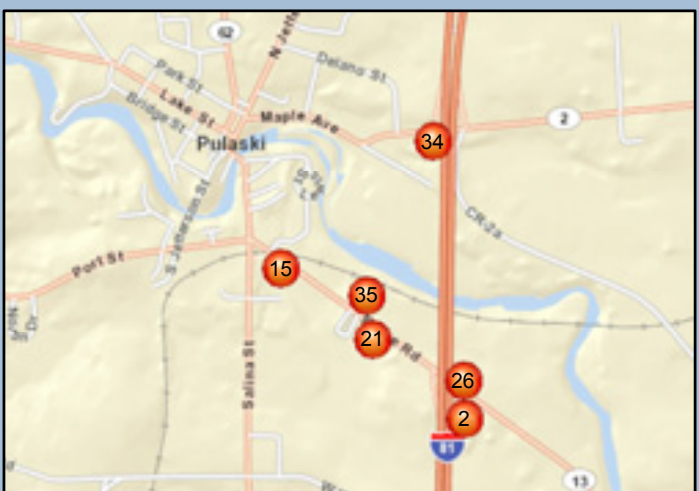

Oswego County Snowmobile Trails & Gasoline Stations

-  Gas Station
-  Snowmobile Trails
-  Municipal Boundary

Gas Name	AddedID
Bow ens Corners General Store	1
Byrne Dairy #43	2
C&J's Grocery & Deli	3
Casey's Redfield Country Store	4
Central Square Nice & Easy	5
Convenience Express #100	6
Convenience Express #400	7
Convenience Express #403	8
Fastrac LLC	9
Fastrac Markets #209	10
Granby Pit Stop	11
Grist Mill Restaurant	12
Hannibal Village Market	13
Jamieson Corners Sunoco	14
Kwik Fill - Pulaski	15
Kwik Fill -Mexico	16
Little Lukey's Store & More	17
Nice & Easy #11	18
Nice & Easy #22	19
Nice & Easy #38	20
Nice N Easy #24	21
Nice N Easy #37	22
North Shore Market	23
Orstrander's Village Market	24
Parish Mini Mart	25
Pulaski Mini Mart	26
R&R One Stop DBA Express Mart	27
Red's Palermo Market	28
Red Onion General Store	29
Reservoir Inn & Gas Mart	30
Sandy Creek Big M	31
Shar's Country Diner	32
Stewart's Shoppes	33
Sunshine Mini Mart	34
Sunup Foodstores	35
Sunup Foodstores	36
Sunup Foodstores #1	37
Sunup Foodstores #7	38
Telly's	39